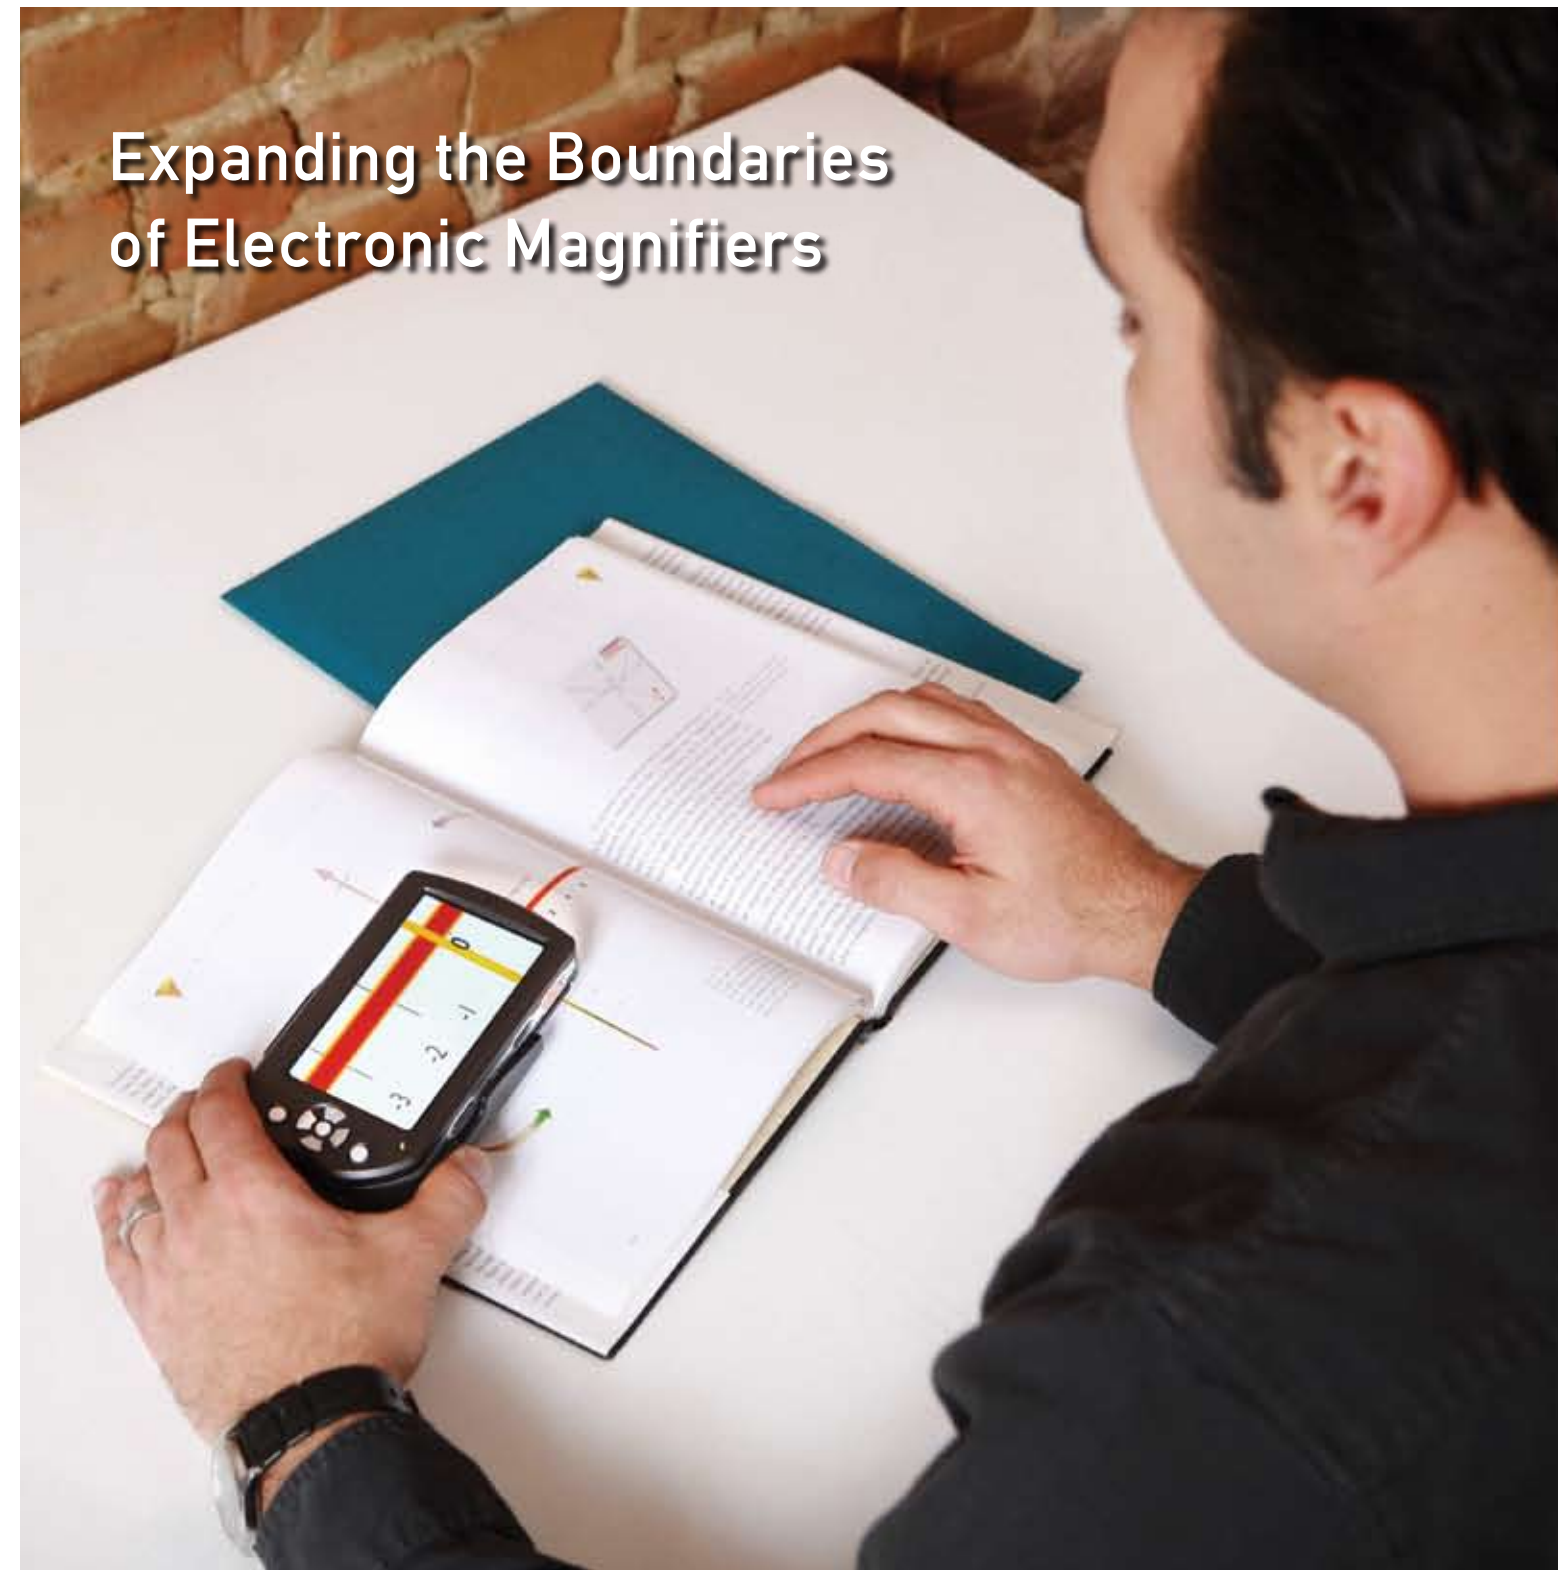

*Versa+ only

Expanding the Boundaries of Electronic Magnifiers

The SmartView Versa redefines the handheld electronic magnifier. Available in two models, the Versa and the Versa+. Both have a 4.3 inch color LCD display, magnification up to 15X, and multiple high contrast modes. The Versa+ also supports the ability to save images, listen to music and watch videos; features beyond any electronic magnifier on the market.

At school

- Study using normal text books
- Write tests and exams
- Listen to music on the bus
- Watch your favorite movie
- Keep important references as saved images

Adapts to your needs

The Versa is fully configurable to your requirements. Change the contrast mode and magnification to best match your vision. The autofocus lets you hold the Versa at the optimal distance from the object and your eyes. Rest the Versa on the page, use the writing stand or flip out the handle for optimal viewing.